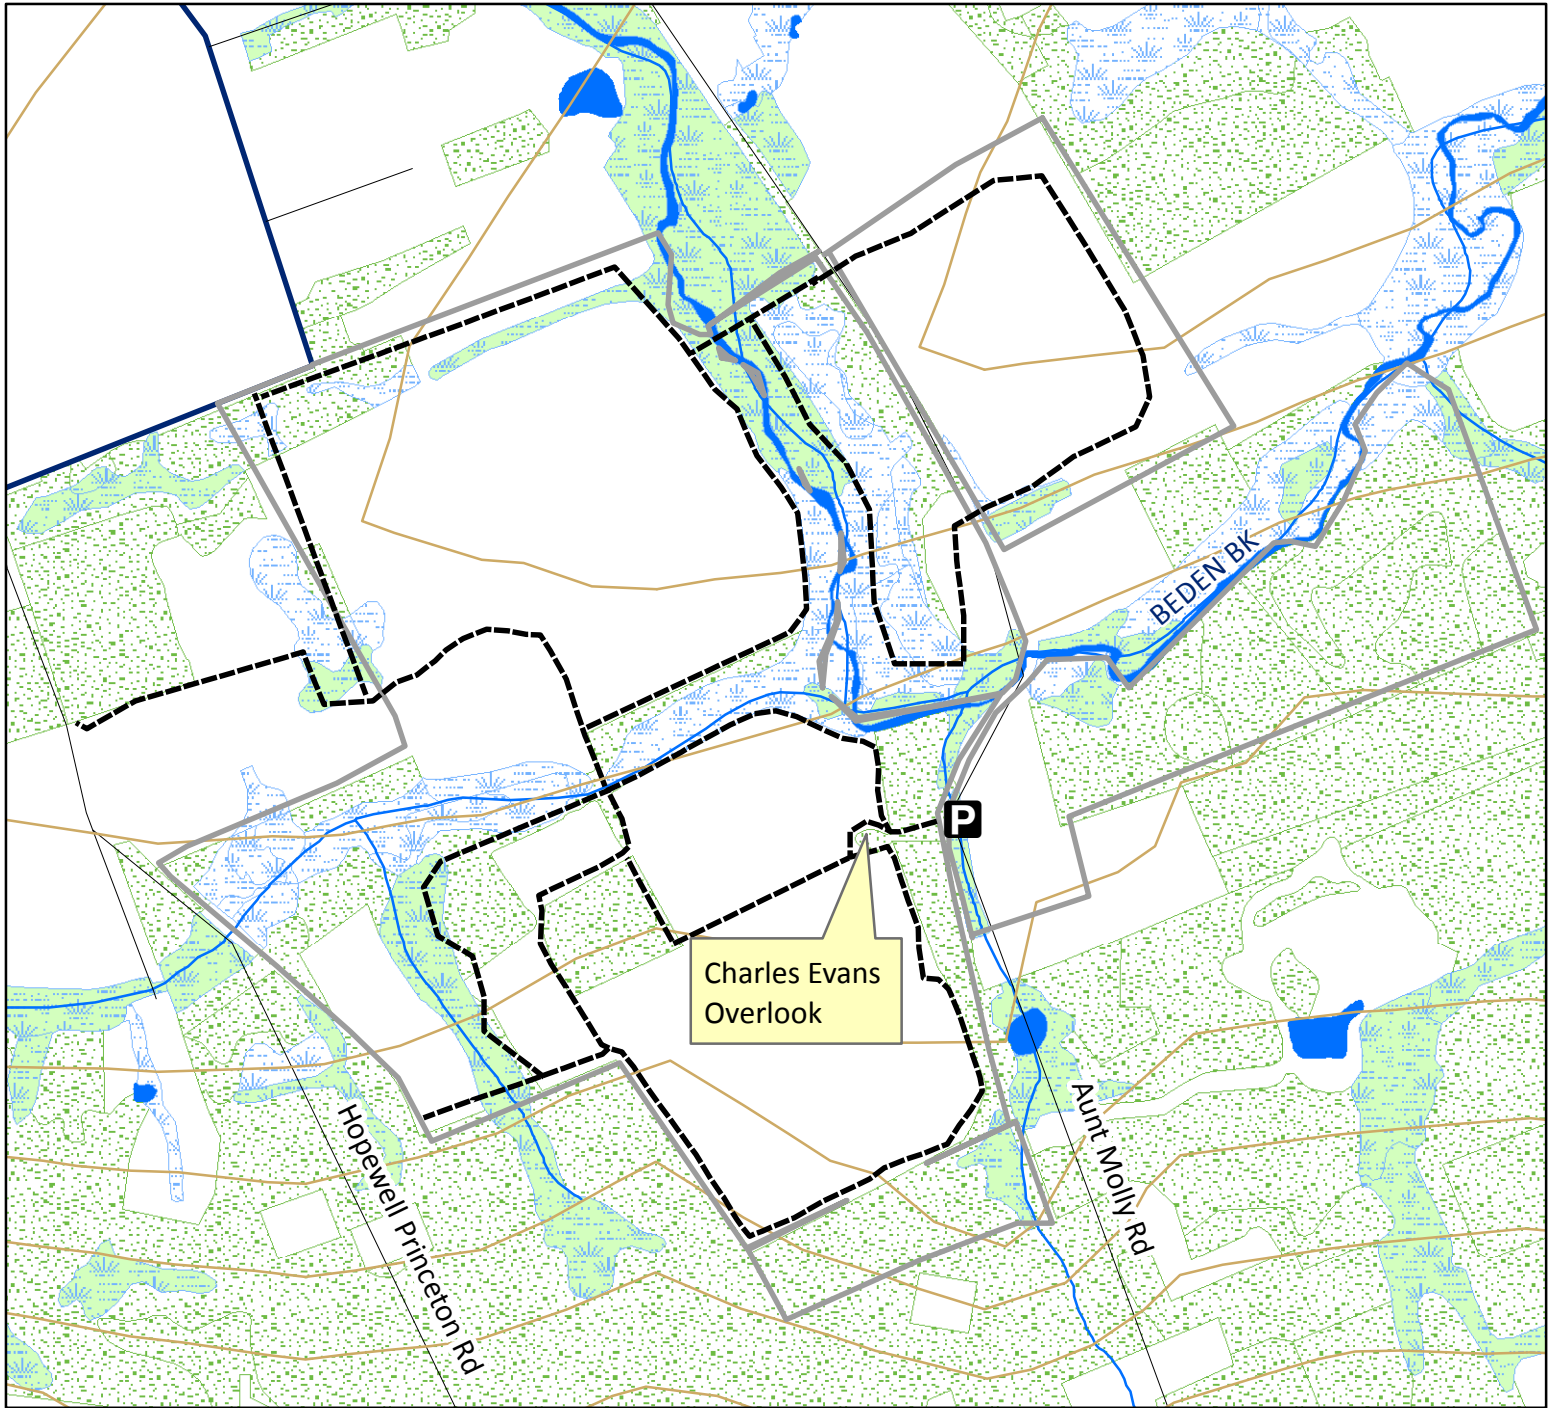

St. Michael's Trails

- Trails
- Parking
- Elevation 20 ft.
- Forest
- Water
- Wetland